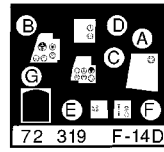

F-14D Super Tomcat

1/72 scale detail set for Revell kit

72 319

- OPPOSITE SIDE
- REMOVE
- BEND
- REPLACE
- GRIND
- OPTION

A EJECTION SEAT

B COCKPIT

C INSTRUMENT PANELS