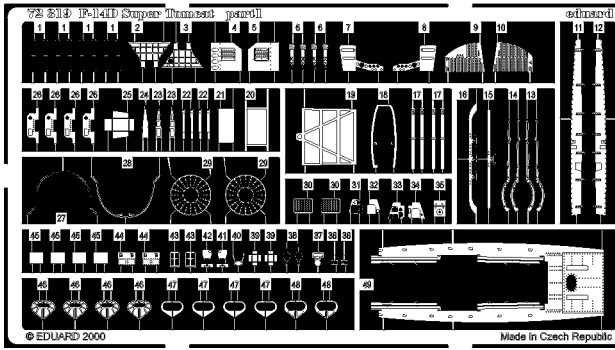

F-14D Super Tomcat

1/72 scale detail set for Revell kit

72 319

- OPPOSITE SIDE
- REMOVE
- BEND
- REPLACE
- GRIND
- OPTION

A EJECTION SEAT

B COCKPIT

C INSTRUMENT PANELS