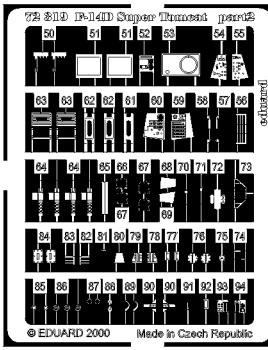

F-14D Super Tomcat

1/72 scale detail set for Revell kit

72 319

- OPPOSITE SIDE
- REMOVE
- BEND
- REPLACE
- GRIND
- OPTION

A EJECTION SEAT

B COCKPIT

C INSTRUMENT PANELS